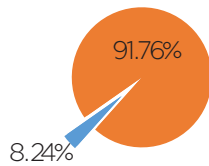

Malaysia's Piracy Landscape

120 million = total number of BitTorrent movie and TV downloads in 2016

Annual BitTorrent Movie & TV Download in millions

MovieLabs data

91.76% = percentage of high-risk advertisements (sex industry, gambling, malware, scams) appearing on pirate websites for Hollywood content

Hollywood content

- Mainstream advertising
- High-risk advertising

Local content

- Mainstream advertising
- High-risk advertising

For Hollywood content, high-risk advertising primarily comprised of malware, while for local content, the greatest risk was from scams.

Mainstream Advertising on Rogue Websites in Malaysia: A Comparison of Local and Foreign Content, Dr. Paul A. Watters, Massey University, July 2014

In Malaysia, page views at pirated sites are **2.07 times higher** than those at legitimate sites

Custom analysis of Alexa data (April 2017)

80% of all page views at pirate sites are at host sites, i.e. cyberlockers (13%) and link sites (67%), on average in 2016

Piracy traffic by category

*The count of pageviews is the total number of times the pages of a website were viewed or refreshed within the selected time period. Page views per million indicates what fraction of all the page views by Alexa Toolbar users go to a particular site.