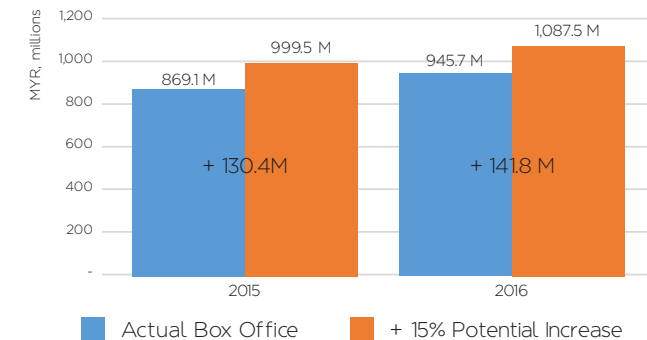

"The Dual Impact of Movie Piracy on Box-Office Revenue: Cannibalization and Promotion", Carnegie Mellon University, February 2016