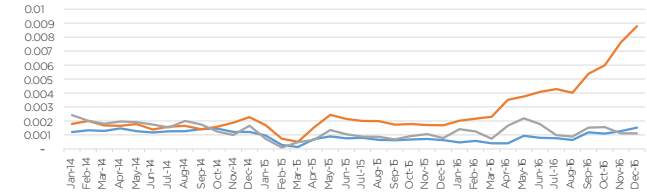

Mainstream Advertising on Rogue Websites in Malaysia: A Comparison of Local and Foreign Content, Dr. Paul A. Watters, Massey University, July 2014

In Malaysia, page views at pirated sites are **2.07 times higher** than those at legitimate sites

Total page views for top 5 Legitimate Sites: 34,069,314

WEBSITE	GLOBAL ALEXA	TOTAL PAGE VIEWS	LOCAL ALEXA	LOCAL PAGE VIEWS
tm.com.my	18,451	15,002,706	120	14,209,063
astro.com.my	29,034	7,287,267	235	6,112,560
iflix.com	9,327	24,029,930	291	6,045,930
netflix.com/my	36	6,728,578,380	487	5,382,863
tonton.com.my	57,627	2,462,983	622	2,318,898

Total page views for top 5 Pirate Sites: 70,454,317

WEBSITE	GLOBAL ALEXA	TOTAL PAGE VIEWS	LOCAL ALEXA	LOCAL PAGE VIEWS
kissasian.com	953	245,578,895	36	22,151,216
kshowonline.com	1,793	61,515,107	42	9,011,963
kissanime.ru	331	541,823,919	43	21,835,504
myasiantv.se	2,757	40,361,007	66	6,005,718
icdrama.se	1,793	39,895,175	70	11,449,915

Custom analysis of Alexa data (April 2017)

80% of all page views at pirate sites are at host sites, i.e. cyberlockers (13%) and link sites (67%), on average in 2016

Piracy traffic by category

*The count of pageviews is the total number of times the pages of a website were viewed or refreshed within the selected time period. Page views per million indicates what fraction of all the page views by Alexa Toolbar users go to a particular site.