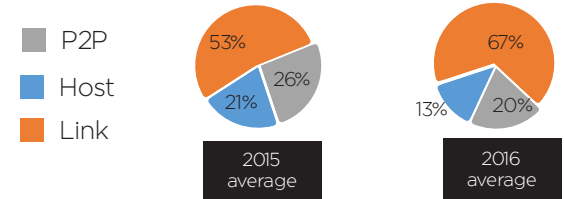

Total page views for top 5 Pirate Sites: 70,454,317

WEBSITE	GLOBAL ALEXA	TOTAL PAGE VIEWS	LOCAL ALEXA	LOCAL PAGE VIEWS
kissasian.com	953	245,578,895	36	22,151,216
kshowonline.com	1,793	61,515,107	42	9,011,963
kissanime.ru	331	541,823,919	43	21,835,504
myasiantv.se	2,757	40,361,007	66	6,005,718
icdrama.se	1,793	39,895,175	70	11,449,915

Custom analysis of Alexa data (April 2017)

80% of all page views at pirate sites are at host sites, i.e. cyberlockers (13%) and link sites (67%), on average in 2016

Piracy traffic by category

*The count of pageviews is the total number of times the pages of a website were viewed or refreshed within the selected time period. Page views per million indicates what fraction of all the page views by Alexa Toolbar users go to a particular site.