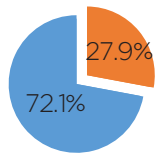

Malaysia's Piracy Landscape

120 million = total number of BitTorrent movie and TV downloads in 2016

Annual BitTorrent Movie & TV Download in millions

MovieLabs data

91.76% = percentage of high-risk advertisements (sex industry, gambling, malware, scams) appearing on pirate websites for Hollywood content

Hollywood content

- Mainstream advertising
- High-risk advertising

Local content

- Mainstream advertising
- High-risk advertising

For Hollywood content, high-risk advertising primarily comprised of malware, while for local content, the greatest risk was from scams.

Mainstream Advertising on Rogue Websites in Malaysia: A Comparison of Local and Foreign Content, Dr. Paul A. Watters, Massey University, July 2014

In Malaysia, page views at pirated sites are **2.07 times higher** than those at legitimate sites