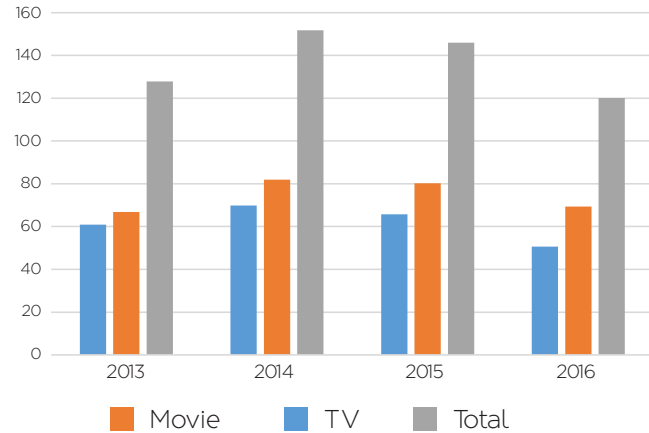

Malaysia's Piracy Landscape

120 million = total number of BitTorrent movie and TV downloads in 2016

Annual BitTorrent Movie & TV Download in millions

MovieLabs data

91.76% = percentage of high-risk advertisements (sex industry, gambling, malware, scams) appearing on pirate websites for Hollywood content

Hollywood content

- Mainstream advertising
- High-risk advertising

Local content

- Mainstream advertising
- High-risk advertising

For Hollywood content, high-risk advertising primarily comprised of malware, while for local content, the greatest risk was from scams.

Custom analysis of Alexa data (April 2017)

80% of all page views at pirate sites are at host sites, i.e. cyberlockers (13%) and link sites (67%), on average in 2016

Piracy traffic by category

*The count of pageviews is the total number of times the pages of a website were viewed or refreshed within the selected time period. Page views per million indicates what fraction of all the page views by Alexa Toolbar users go to a particular site.